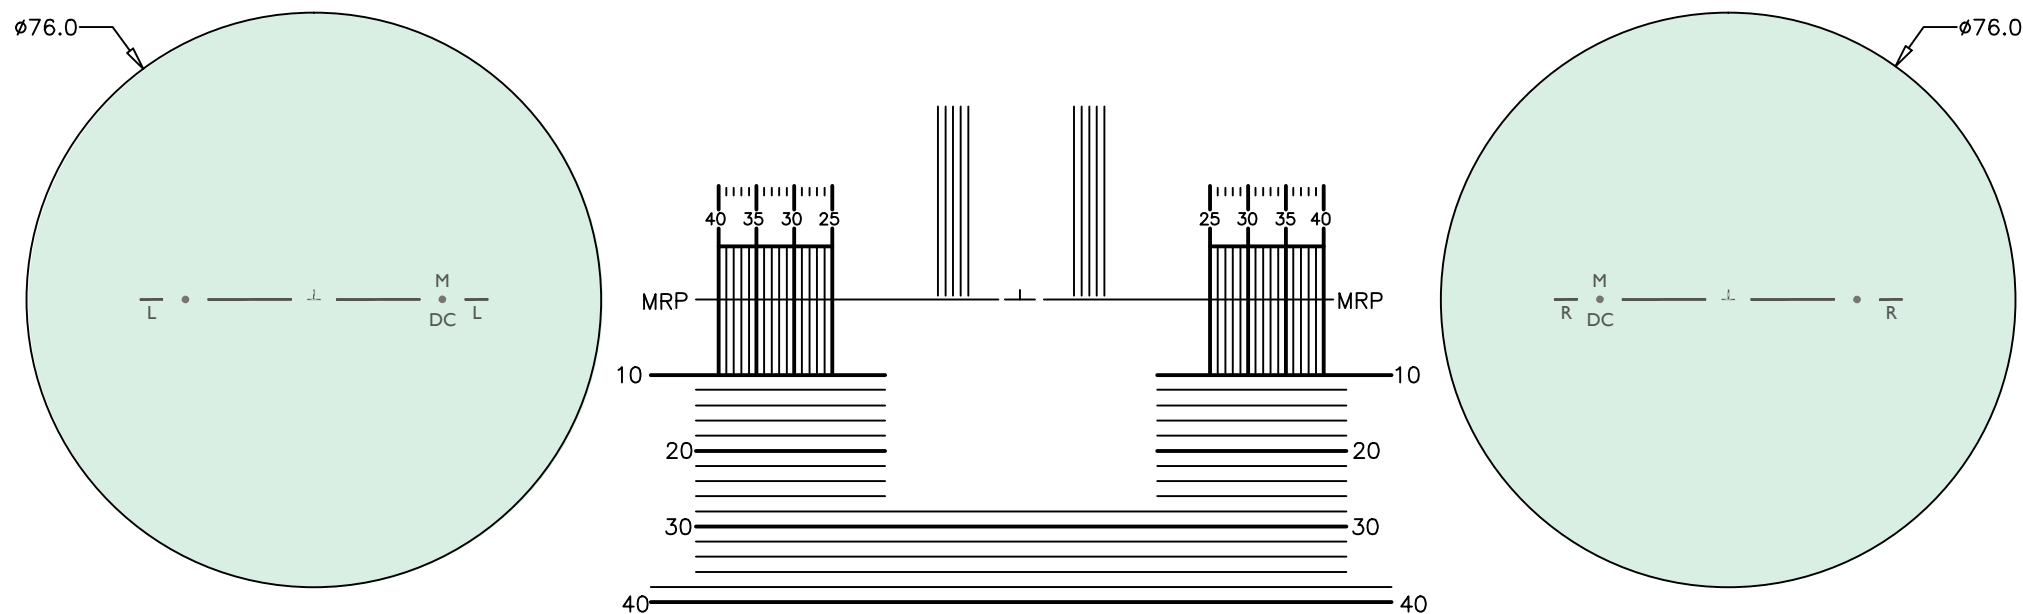

### PLEASE NOTE:

This chart will not work as a measurement tool unless printed at exactly 1 to 1 scale. Be sure that your print options are set to Page Scaling: None. DO NOT select "Fit to Printable Area"

### ENGRAVING INDEX

M = Material    DC = Design Code    ADD = Addition Power

Product	Design Code
MyoEyes	MY

MyoEyes lens is an open format design, compatible with any spherical lens blank. Drop=0 mm